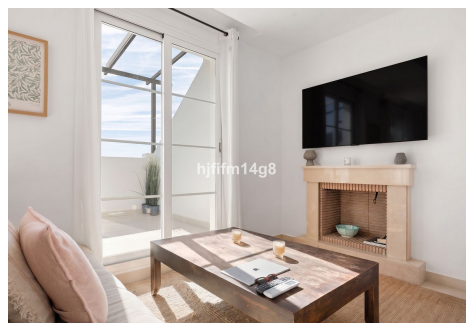

BROMLEY ESTATES

Marbella.

The kitchen maintains its charming Andalusian character while providing full functionality—perfect for everything from casual breakfasts to relaxed dinners with family and friends.

Residents of Señorío de Aloha enjoy access to three beautifully landscaped swimming pool areas surrounded by tropical gardens, as well as a padel court for an active lifestyle.

The property also includes private parking.

Ideally located in Nueva Andalucía, the penthouse is within walking distance of Centro Plaza and a large supermarket, and just minutes from golf courses, sandy beaches, and the vibrant marina of Puerto Banús.

This is a rare opportunity to acquire a stylish penthouse in Señorío de Aloha, Nueva Andalucía—perfect as a permanent residence, holiday home, or investment property in one of Marbella’s most desirable locations.