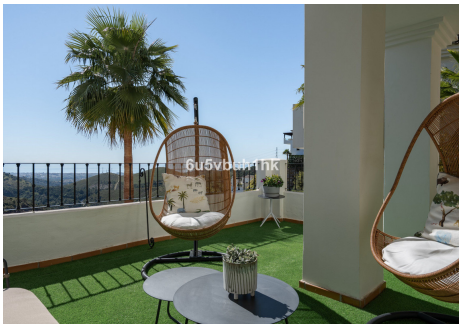

BROMLEY ESTATES

Marbella