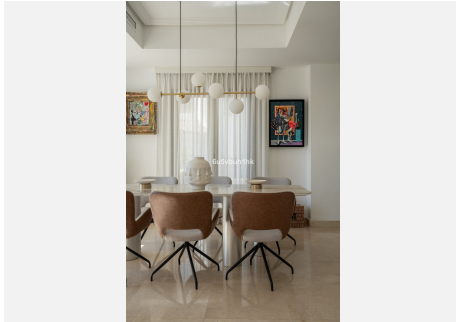

5

BUILT

336 m²

PLOT

474 m²

TERRACE

106 m²

Set within the exclusive gated community of Benahavis Hills Country Club, this elegant villa offers exceptional privacy, security, and uninterrupted panoramic views over the surrounding mountains and the Mediterranean Sea. Positioned in a quiet cul-de-sac with no properties in front, every room in the home enjoys open, elevated views.

Upon arrival, a private two-car parking area welcomes you, immediately framing the natural beauty that defines this property. The entrance level provides access to both a staircase and a lift.

The main living level features a bright and spacious open-plan layout, combining a refined living area with fireplace, dining space, and a recently renovated modern kitchen. Large windows and direct access to two terraces create an effortless indoor-outdoor lifestyle, ideal for both relaxing and entertaining. A guest toilet is also conveniently located on this floor.

The outdoor area is designed for maximum enjoyment and privacy, with lounge and dining areas, a heated swimming pool, and an outdoor shower.

The property is presented in excellent condition and combines comfort, functionality, and understated luxury in Benahavís