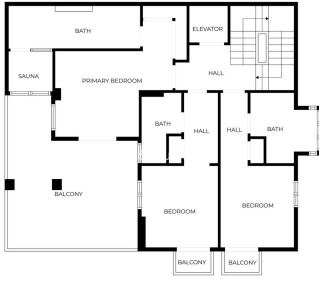

Upon arrival, a private two-car parking area welcomes you, immediately framing the natural beauty that defines this property. The entrance level provides access to both a staircase and a lift.

The main living level features a bright and spacious open-plan layout, combining a refined living area with fireplace, dining space, and a recently renovated modern kitchen. Large windows and direct access to two terraces create an effortless indoor-outdoor lifestyle, ideal for both relaxing and entertaining. A guest toilet is also conveniently located on this floor.

The bedroom level comprises three en-suite bedrooms. The master suite enjoys access to a private terrace and features a sauna with views, creating a true retreat. The additional two bedrooms, both with private balconies, share the same spectacular outlook and natural light.

BROMLEY ESTATES

Marbella

BROMLEY ESTATES

Marbella

BROMLEY ESTATES

Marbella

SIZES ARE APPROXIMATE, ACTUAL MAY VARY.

SIZES ARE APPROXIMATE, ACTUAL MAY VARY.