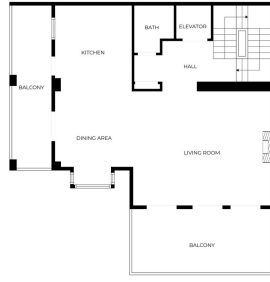

Upon arrival, a private two-car parking area welcomes you, immediately framing the natural beauty that defines this property. The entrance level provides access to both a staircase and a lift.

The main living level features a bright and spacious open-plan layout, combining a refined living area with fireplace, dining space, and a recently renovated modern kitchen. Large windows and direct access to two terraces create an effortless indoor-outdoor lifestyle, ideal for both relaxing and entertaining. A guest toilet is also conveniently located on this floor.

The bedroom level comprises three en-suite bedrooms. The master suite enjoys access to a private terrace and features a sauna with views, creating a true retreat. The additional two bedrooms, both with private balconies, share the same spectacular outlook and natural light.

+34 952 939 460 · info@bromleyestatesmarbella.com Urbanizacion El Rosario, CN340, Km 188, Marbella, Malaga 29603

BROMLEY ESTATES

Marbella

On the lower level, the entertainment area offers a second living room, a fully equipped kitchen, bathroom, and additional storage. This area opens directly onto the garden and pool.

BROMLEY ESTATES

Marbella

BROMLEY ESTATES

Marbella

BROMLEY ESTATES

Marbella

SIZES ARE APPROXIMATE, ACTUAL MAY VARY.

SIZES ARE APPROXIMATE, ACTUAL MAY VARY.