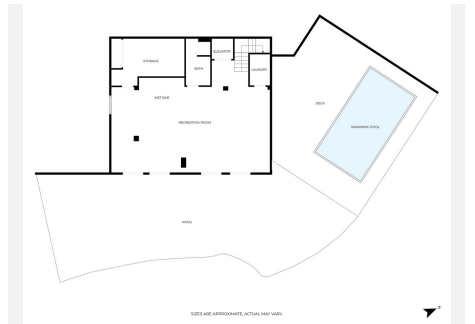

BROMLEY ESTATES

Marbella