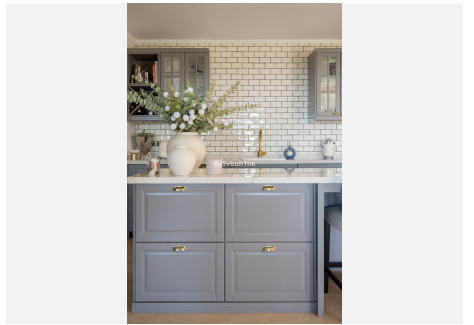

BROMLEY ESTATES

Marbella