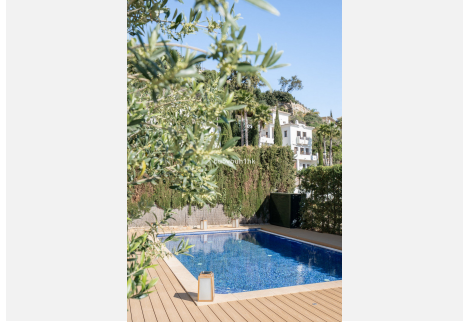

BROMLEY ESTATES

Marbella