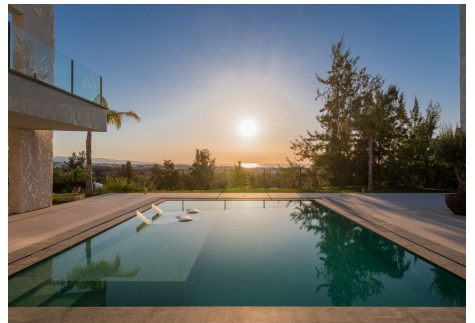

BROMLEY ESTATES

Marbella