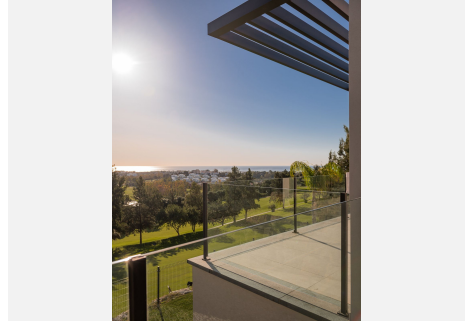

BROMLEY ESTATES

Marbella