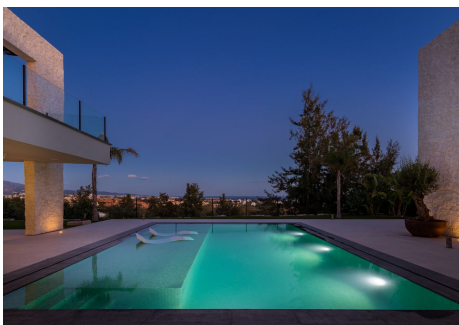

BROMLEY ESTATES

Marbella