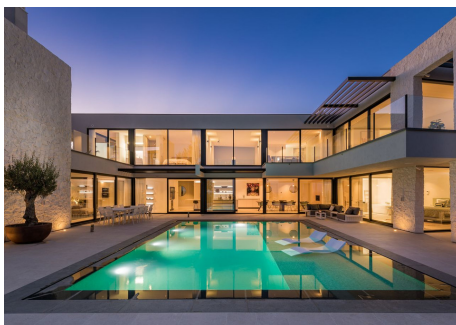

BROMLEY ESTATES

Marbella