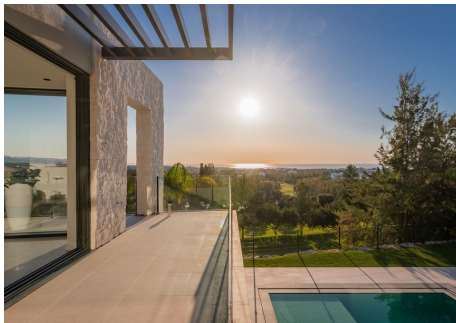

BROMLEY ESTATES

Marbella