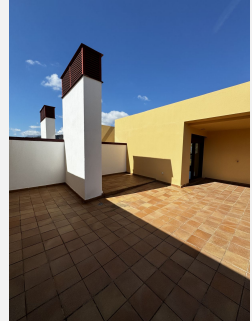

BROMLEY ESTATES

Marbella