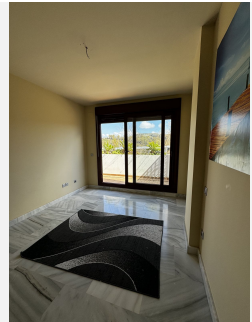

BROMLEY ESTATES

Marbella