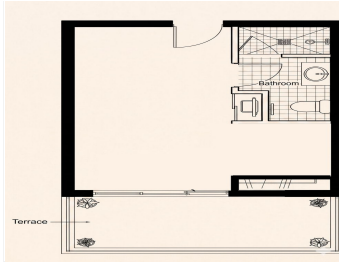

BROMLEY ESTATES

Marbella

MIDDLE FLOOR STUDIO BEDROOMS 1 BATHROOM IN BENALMADENA COSTA

📍 Benalmadena Costa

REF# R5363800 €192,000

BEDS

BATHS

BUILT

TERRACE

1

31 m²

6 m²

Studio with sea views in Edificio Jupiter, Benalmadena Costa

*Property: Studio apartment offering 31 m² of interior space and a 6 m² terrace. Features a living area, a kitchenette, several built-in wardrobes, and a bathroom equipped with a shower, sink, and toilet.

*Views: The terrace offers sea views.

*Complex: Edificio Jupiter features a 24-hour reception and a large communal swimming pool area with water slides and gardens. Short-term rentals are permitted, making it a viable holiday investment.

*Location: Centrally located within walking distance to the beach, Parque de la Paloma, the center of Arroyo de la Miel, and the Gamonal area.