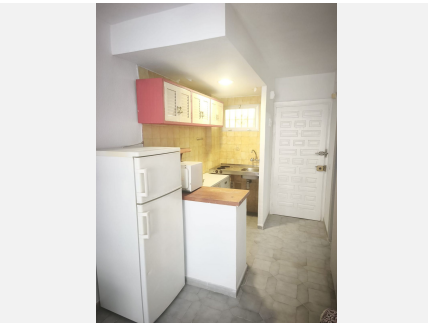

BROMLEY ESTATES

Marbella