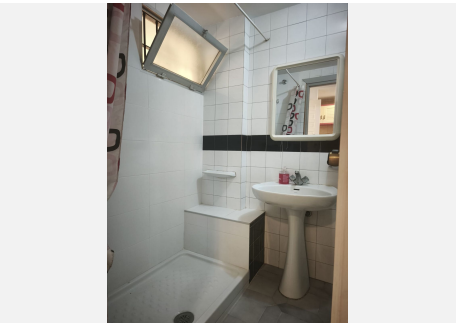

BROMLEY ESTATES

Marbella