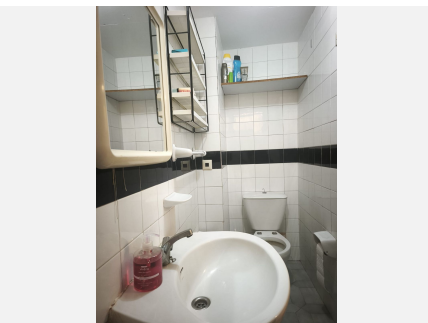

BROMLEY ESTATES

Marbella