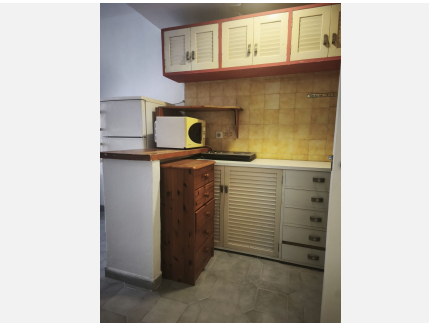

BROMLEY ESTATES

Marbella