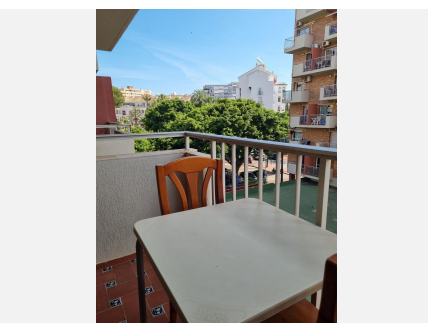

BROMLEY ESTATES

Marbella