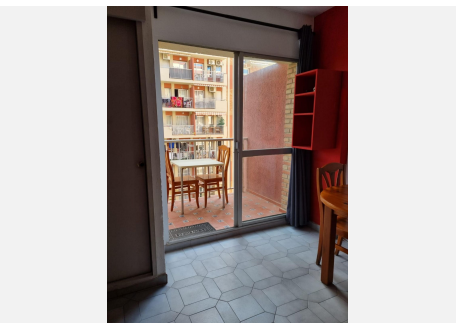

BROMLEY ESTATES

Marbella