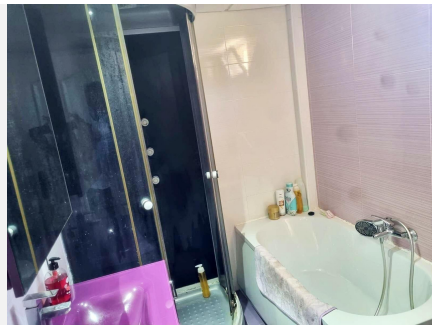

BROMLEY ESTATES

Marbella