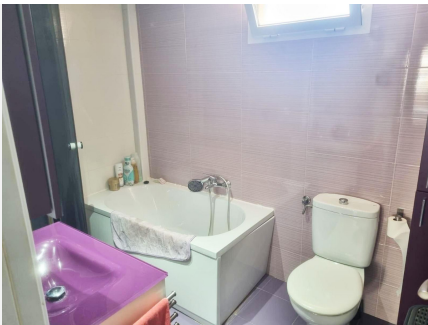

BROMLEY ESTATES

Marbella