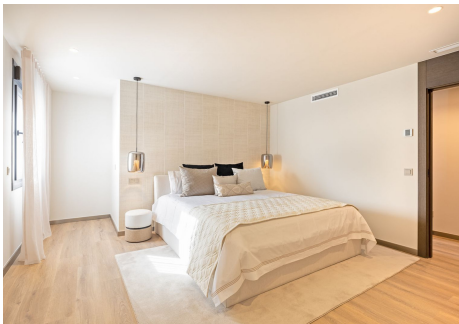

BROMLEY ESTATES

Marbella.