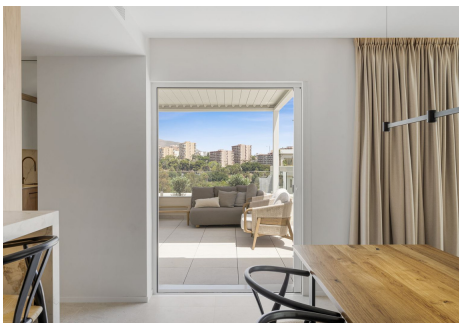

BROMLEY ESTATES

Marbella