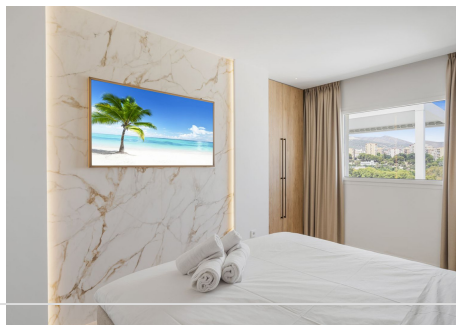

BROMLEY ESTATES

Marbella

The fully equipped kitchen includes everything you need for a perfect stay, while the spacious living room provides a bright and welcoming area to relax and unwind.

Step outside onto the large private terrace, where you'll find a jacuzzi, outdoor dining area with barbecue, and breathtaking sea views — the perfect setting for enjoying sunny days and unforgettable evenings on the coast.

***There is an elevator to the 11th floor, but then there are 2 flights of stairs up to the apartment.

+34 952 939 460 · info@bromleyestatesmarbella.com Urbanizacion El Rosario, CN340, Km 188, Marbella, Malaga 29603