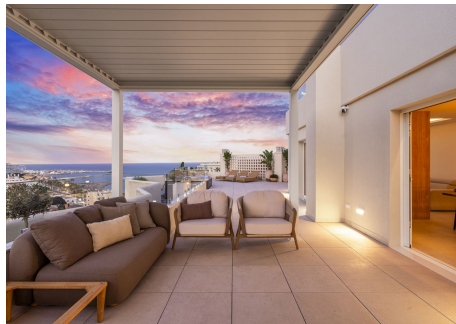

BROMLEY ESTATES

Marbella

The fully equipped kitchen includes everything you need for a perfect stay, while the spacious living room provides a bright and welcoming area to relax and unwind.

Step outside onto the large private terrace, where you'll find a jacuzzi, outdoor dining area with barbecue, and breathtaking sea views — the perfect setting for enjoying sunny days and unforgettable evenings on the coast.

***There is an elevator to the 11th floor, but then there are 2 flights of stairs up to the apartment.

+34 952 939 460 · info@bromleyestatesmarbella.com Urbanizacion El Rosario, CN340, Km 188, Marbella, Malaga 29603