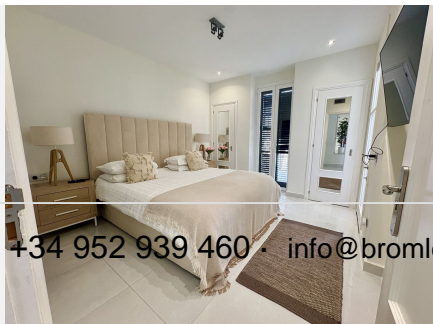

BROMLEY ESTATES

Marbella

comfortable atmosphere. There are several excellent schools around Elviria.

Bright open plan fully fitted modern kitchen, living and dining room.

Master bedroom with beautiful en-suite with large walk-in shower, second bedroom and family bathroom also with large walk-in shower.

Spacious terrace with views over the gardens, pond and pretty waterfall.

These magnificent apartments are rarely available for purchase, and we recommend early viewing to avoid disappointment.

+34 952 939 460 · info@bromleyestatesmarbella.com Urbanizacion El Rosario, CN340, Km 188, Marbella, Malaga 29603