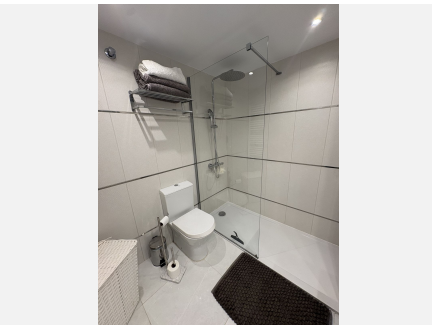

BROMLEY ESTATES

Marbella