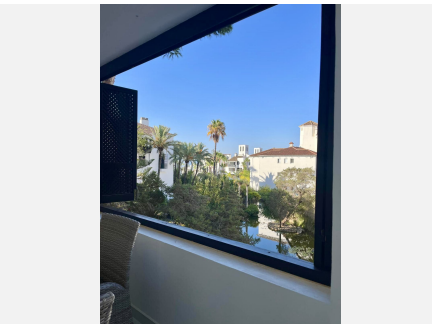

BROMLEY ESTATES

Marbella

comfortable atmosphere. There are several excellent schools around Elviria.

Bright open plan fully fitted modern kitchen, living and dining room.

Master bedroom with beautiful en-suite with large walk-in shower, second bedroom and family bathroom also with large walk-in shower.

Spacious terrace with views over the gardens, pond and pretty waterfall.

These magnificent apartments are rarely available for purchase, and we recommend early viewing to avoid disappointment.

+34 952 939 460 · info@bromleyestatesmarbella.com Urbanizacion El Rosario, CN340, Km 188, Marbella, Malaga 29603