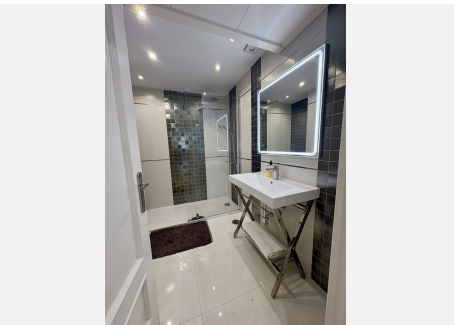

BROMLEY ESTATES

Marbella