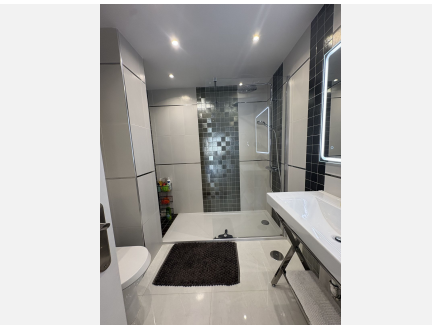

BROMLEY ESTATES

Marbella