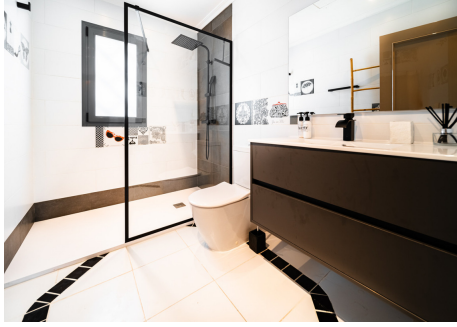

BROMLEY ESTATES

Marbella