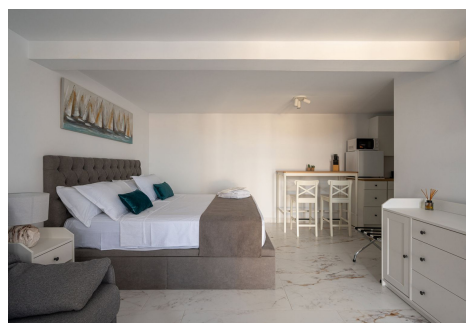

BROMLEY ESTATES

Marbella