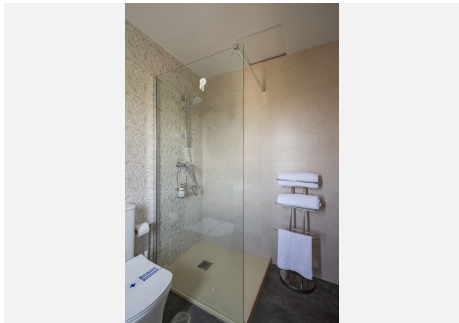

BROMLEY ESTATES

Marbella