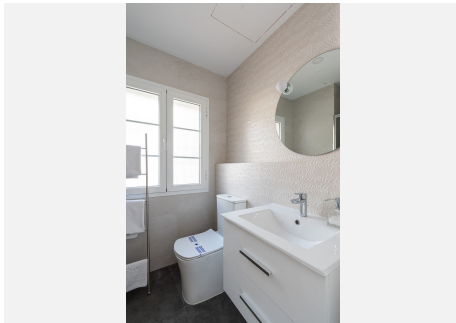

BROMLEY ESTATES

Marbella