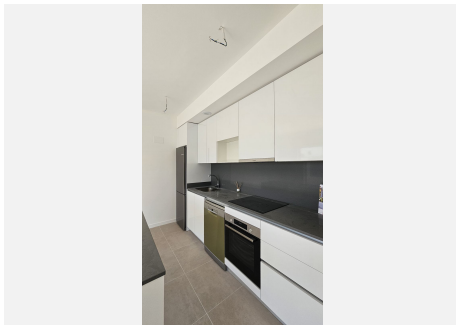

BROMLEY ESTATES

Marbella