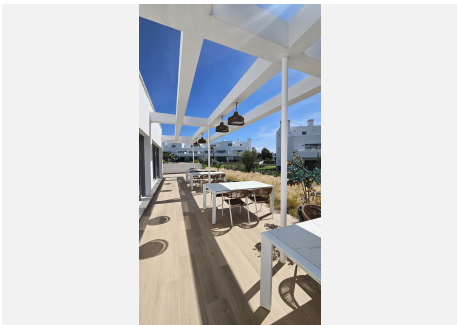

BROMLEY ESTATES

Marbella