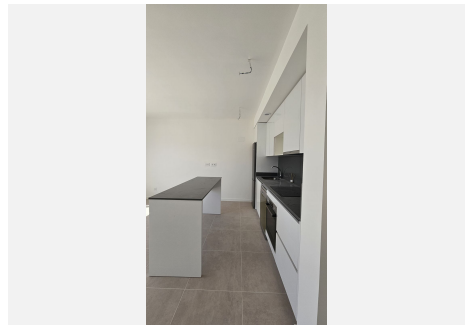

BROMLEY ESTATES

Marbella