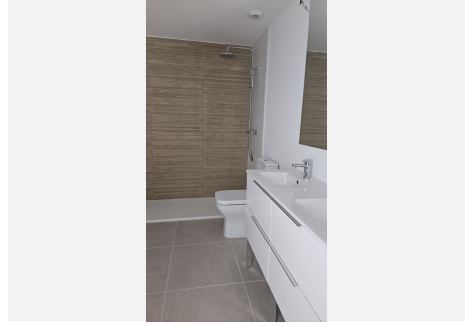

BROMLEY ESTATES

Marbella