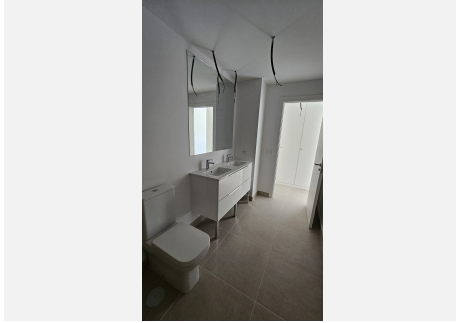

BROMLEY ESTATES

Marbella