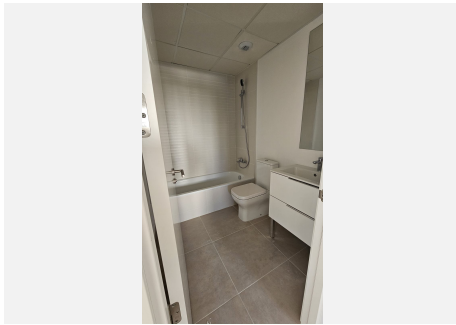

BROMLEY ESTATES

Marbella