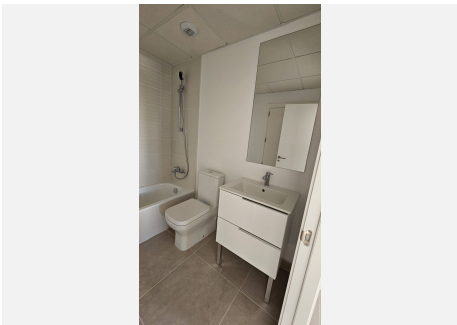

BROMLEY ESTATES

Marbella