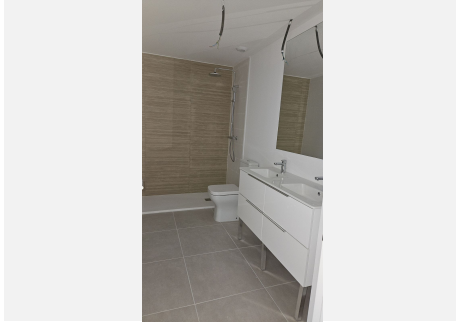

BROMLEY ESTATES

Marbella