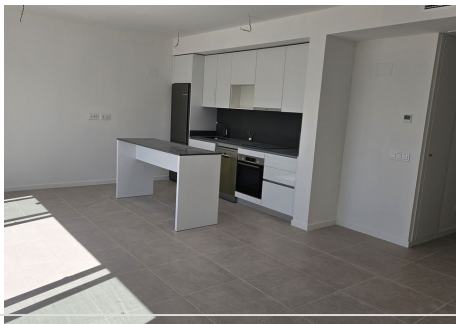

BROMLEY ESTATES

Marbella

large terrace with sea views

One of the key advantages is the walking distance to all essential amenities, including supermarkets, shops, restaurants, and cafés, making everyday life convenient and enjoyable.

The location also offers easy access to well-known destinations such as Puerto Banús and San Pedro de Alcántara, as well as the charming old town of Estepona.

Residents of Acqua Gardens benefit from:

- gated and secure community
- swimming pool with sunbathing area
- landscaped gardens
- fully equipped gym
- coworking and social areas

This apartment is an excellent option both for permanent living and as an investment on the Costa del Sol.

+34 952 939 460 · info@bromleyestatesmarbella.com Urbanizacion El Rosario, CN340, Km 188, Marbella, Malaga 29603