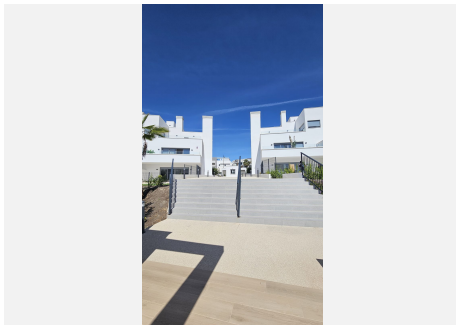

BROMLEY ESTATES

Marbella