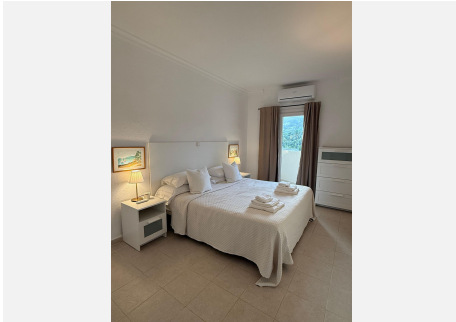

PISCINAS				TOBOGAN		
	SIRENA	GRANDE	PEQUEÑA	BARCO	BARCO	GRANDE	
1 de noviembre a 31 de marzo	8:00 a 17:00	CERRADA					
Semana Santa	11:00 a 19:00	CERRADA					12:00 14:00
1 de abril a 31 de mayo	11:00 a 19:00	CERRADA					12:00 14:00
1 a 15 de junio y 16 de octubre a 16 de octubre	10:00 a 20:00	SOLO FINES DE SEMANA					11:00 14:00
16 a 30 de junio	10:00 a 20:00	SOLO FINES DE SEMANA					11:00 a 14:00 14:00 a 19:00
1 de julio a 31 de agosto*	10:00 a 21:00						10:30 a 14:00 16:00 a 20:30
17 a 31 de octubre	8:00 a 18:00	CERRADA					10:30

Los sábados de los meses de julio y agosto la piscina grande permanecerá abierta hasta las 0:00