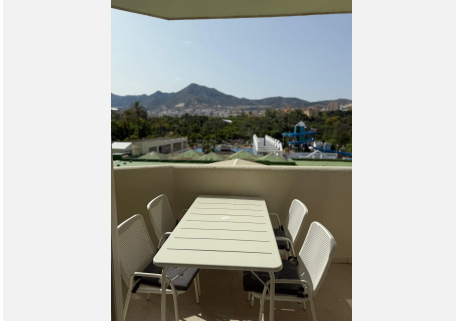

BROMLEY ESTATES

Marbella