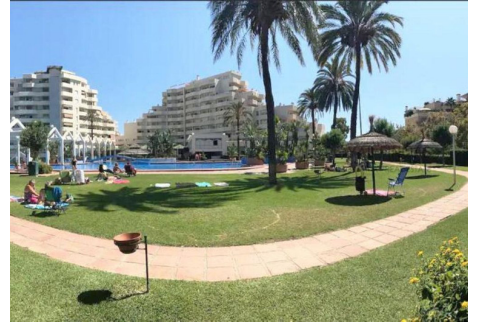

BROMLEY ESTATES

Marbella