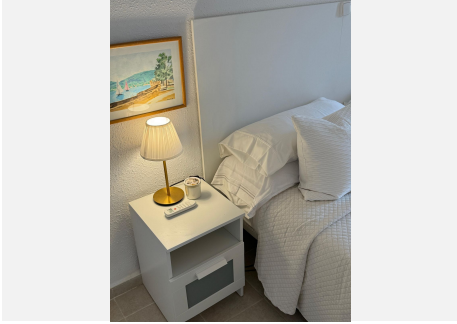

BROMLEY ESTATES

Marbella