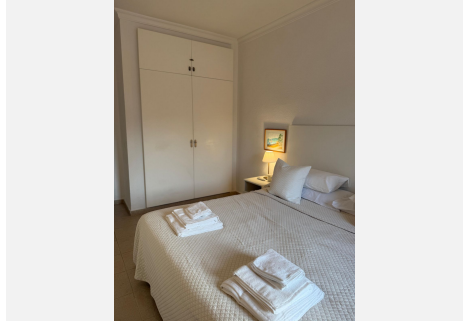

BROMLEY ESTATES

Marbella