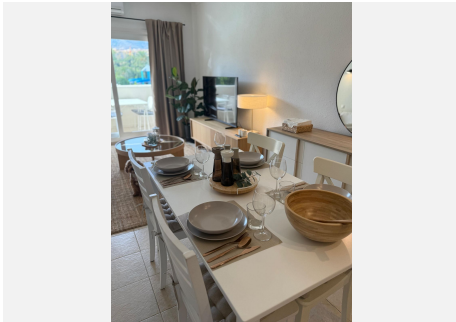

PISCINAS				TOBOGAN		
	SIRENA	GRANDE	PEQUEÑA	BARCO	BARCO	GRANDE	
1 de noviembre a 31 de marzo	8:00 a 17:00	CERRADA					
Semana Santa	11:00 a 19:00	CERRADA					12:00 14:00
1 de abril a 31 de mayo	11:00 a 19:00	CERRADA					12:00 14:00
1 a 15 de junio y 16 de octubre a 16 de octubre	10:00 a 20:00	SOLO FINES DE SEMANA					11:00 14:00
16 a 30 de junio	10:00 a 20:00	SOLO FINES DE SEMANA					11:00 a 14:00 14:00 a 19:00
1 de julio a 31 de agosto*	10:00 a 21:00						10:30 a 14:00 16:00 a 20:30
17 a 31 de octubre	8:00 a 18:00	CERRADA					10:30

Los sábados de los meses de julio y agosto la piscina grande permanecerá abierta hasta las 0:00