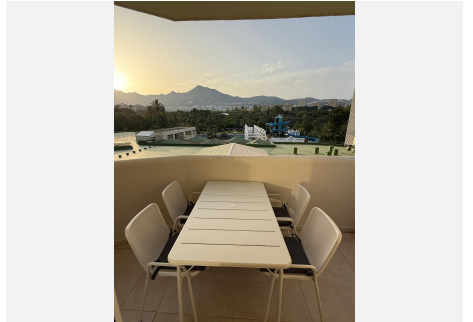

PISCINAS				TOBOGAN		
	SIRENA	GRANDE	PEQUEÑA	BARCO	BARCO	GRANDE	
1 de noviembre a 31 de marzo	8:00 a 17:00	CERRADA					
Semana Santa	11:00 a 19:00	CERRADA					12:00 14:00
1 de abril a 31 de mayo	11:00 a 19:00	CERRADA					12:00 14:00
1 a 15 de junio y 16 de octubre a 16 de octubre	10:00 a 20:00	SOLO FINES DE SEMANA					11:00 14:00
16 a 30 de junio	10:00 a 20:00	SOLO FINES DE SEMANA					11:00 a 14:00 14:00 a 19:00
1 de julio a 31 de agosto*	10:00 a 21:00						10:30 a 14:00 16:00 a 20:30
17 a 31 de octubre	8:00 a 18:00	CERRADA					10:30

Los sábados de los meses de julio y agosto la piscina grande permanecerá abierta hasta las 0:00