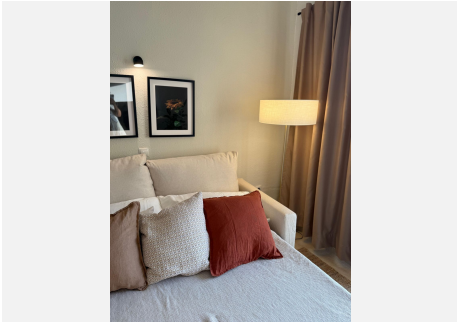

PISCINAS				TOBOGAN		
	SIRENA	GRANDE	PEQUEÑA	BARCO	BARCO	GRANDE	
1 de noviembre a 31 de marzo	8:00 a 17:00	CERRADA					
Semana Santa	11:00 a 19:00	CERRADA					12:00 14:00
1 de abril a 31 de mayo	11:00 a 19:00	CERRADA					12:00 14:00
1 a 15 de junio y 16 de octubre a 16 de octubre	10:00 a 20:00	SOLO FINES DE SEMANA					11:00 14:00
16 a 30 de junio	10:00 a 20:00	SOLO FINES DE SEMANA					11:00 a 14:00 14:00 a 19:00
1 de julio a 31 de agosto*	10:00 a 21:00						10:30 a 14:00 16:00 a 20:30
17 a 31 de octubre	8:00 a 18:00	CERRADA					10:30

Los sábados de los meses de julio y agosto la piscina grande permanecerá abierta hasta las 0:00