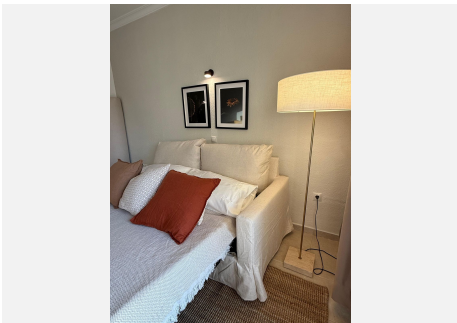

BROMLEY ESTATES

Marbella