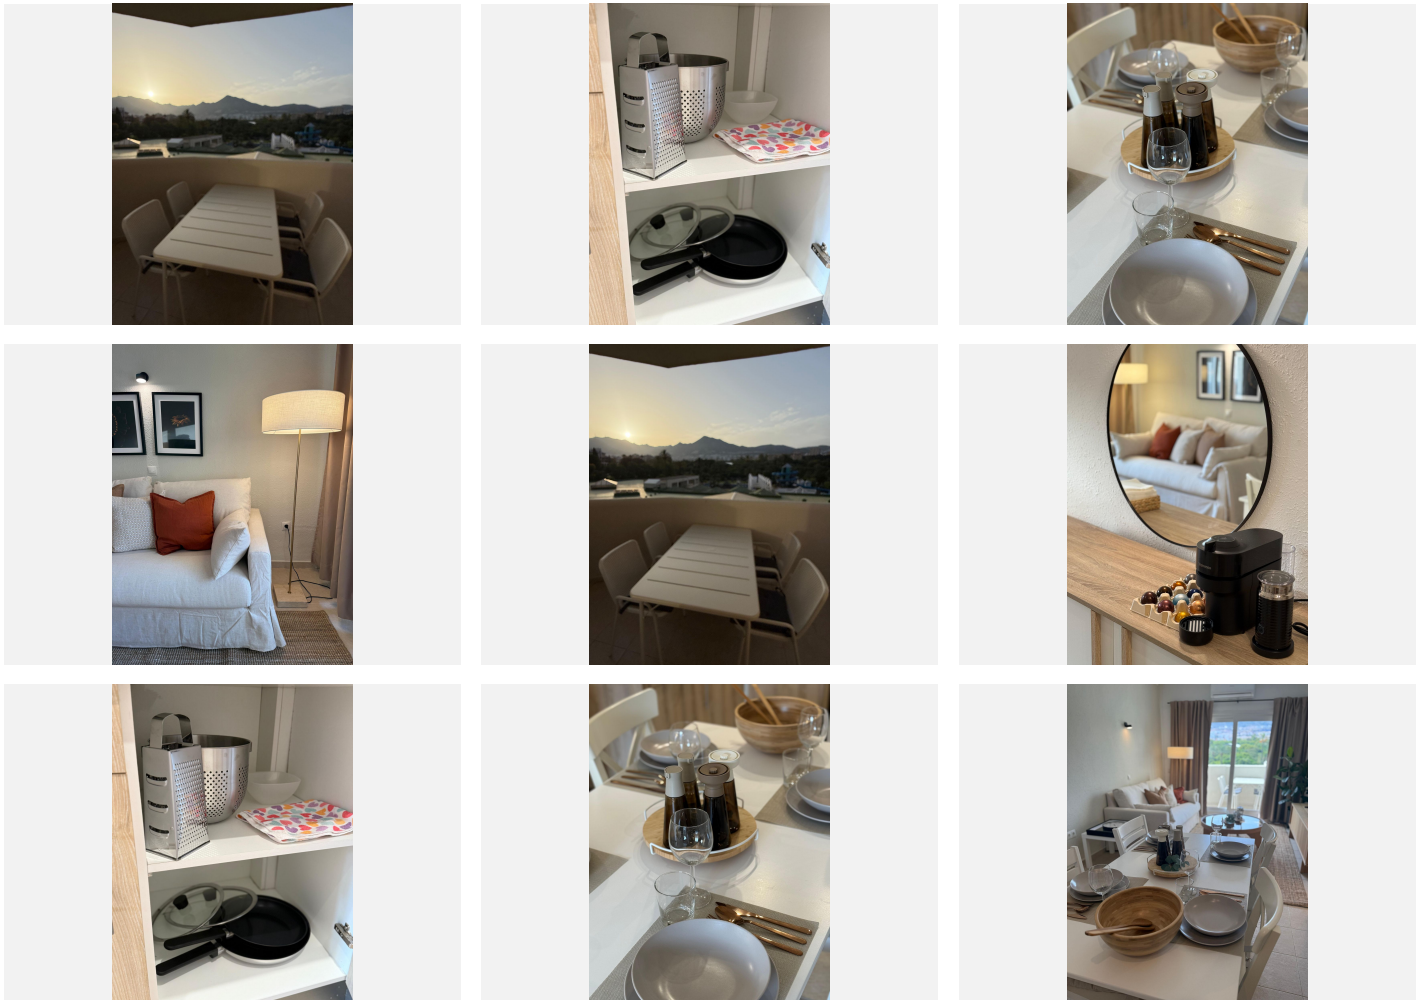

BROMLEY ESTATES

Marbella

Excellent condition

?? Benalbeach Complex:

One of the most popular residential and holiday complexes on the Costa del Sol, featuring spectacular resort-style swimming pools, water slides, tropical gardens, gym, 24-hour reception, and adapted access.

? Excellent Location:

Just a few minutes' walk to the beach

Opposite Parque de la Paloma

Close to restaurants, supermarkets, public transport, and leisure areas

Ideal for holiday rentals or long-term stays

? Excellent investment opportunity with high rental potential all year round.