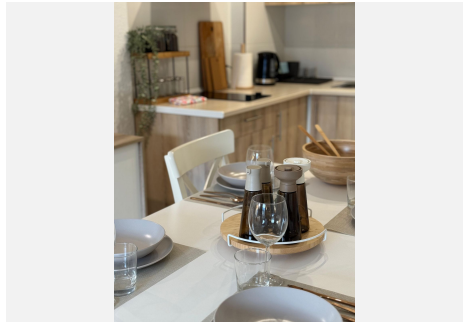

PISCINAS				TOBOGAN		
	SIRENA	GRANDE	PEQUEÑA	BARCO	BARCO	GRANDE	
1 de noviembre a 31 de marzo	8:00 a 17:00	CERRADA					
Semana Santa	11:00 a 19:00	CERRADA					12:00 14:00
1 de abril a 31 de mayo	11:00 a 19:00	CERRADA					12:00 14:00
1 a 15 de junio y 16 de octubre a 16 de octubre	10:00 a 20:00	SOLO FINES DE SEMANA					11:00 14:00
16 a 30 de junio	10:00 a 20:00	SOLO FINES DE SEMANA					11:00 a 14:00 14:00 a 19:00
1 de julio a 31 de agosto*	10:00 a 21:00						10:30 a 14:00 16:00 a 20:30
17 a 31 de octubre	8:00 a 18:00	CERRADA					10:30

Los sábados de los meses de julio y agosto la piscina grande permanecerá abierta hasta las 0:00