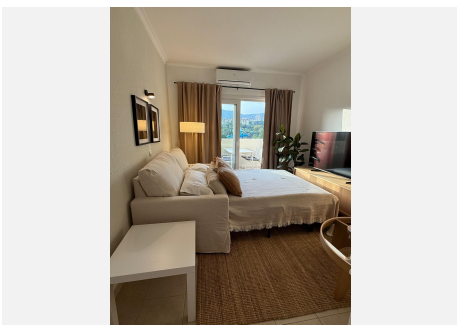

BROMLEY ESTATES

Marbella