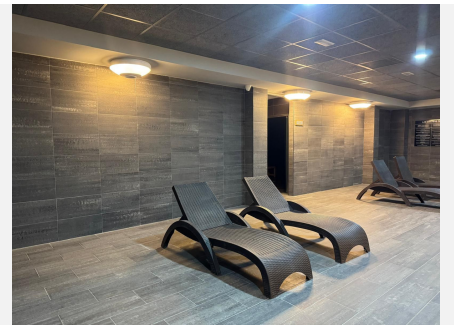

BROMLEY ESTATES

Marbella