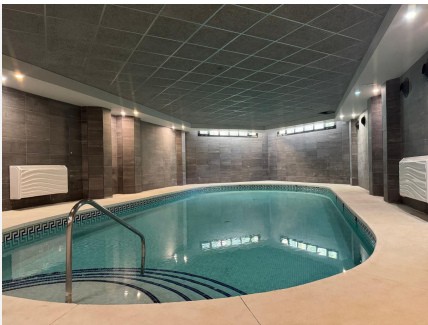

BROMLEY ESTATES

Marbella