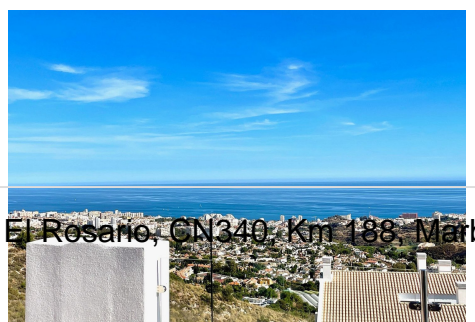

2

BUILT

104 m²

TERRACE

100 m²

This modern duplex penthouse offers breathtaking sea views and an exceptional location in Benalmadena, just a short drive from the beach and the charming town center of Benalmadena Pueblo. The property features an open-plan living room with a fully equipped kitchen, three bedrooms, two bathrooms, and ample terrace space on both the main floor and the top floor, accessible from one of the bedrooms. The rooftop terrace provides stunning panoramic views of the surrounding area and the sea, complete with a private jacuzzi and plenty of space for sunbathing. Inside, the apartment boasts ceramic tile flooring throughout, as well as hot and cold air conditioning, underfloor heating, smoke detectors, and alarm systems. The bedrooms are fitted with built-in wardrobes for added convenience. Situated in a well-maintained residential complex with beautiful communal areas, such as a stunning communal pool, gym, paddle tennis courts, jacuzzi, whirlpool, sauna, a multipurpose room with a movie theatre, and a children's play area. The purchase price includes two underground parking spaces and a storage room. Located in Benalmadena, the property close to the the center of Benalmadena Pueblo, known for its variety of restaurants and bars, and only a short drive from the area's best beaches. With easy access to the coastal road and highway, Malaga +34 952 939 460 · info@bromleyestatesmarbella.com Urbanizacion El Rosario, CN340, Km 188, Marbella, Malaga 29603

BROMLEY ESTATES

Marbella

Airport is just a 15-minute drive away. This apartment is perfect as a second residence, holiday home, or investment property, offering excellent long-term rental potential.

+34 952 939 460 · info@bromleyestatesmarbella.com · Urbanizacion El Rosano, CN340, Km 188, Marbella, Malaga 29603