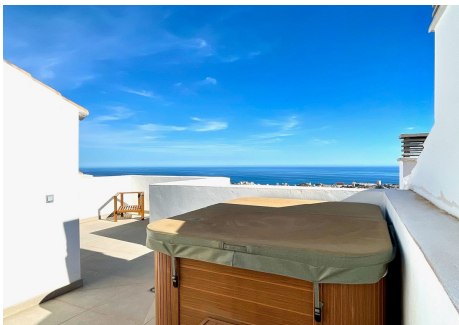

BROMLEY ESTATES

Marbella