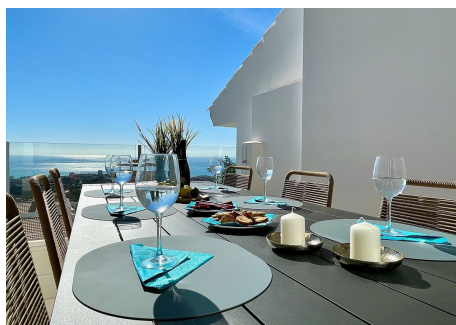

BROMLEY ESTATES

Marbella