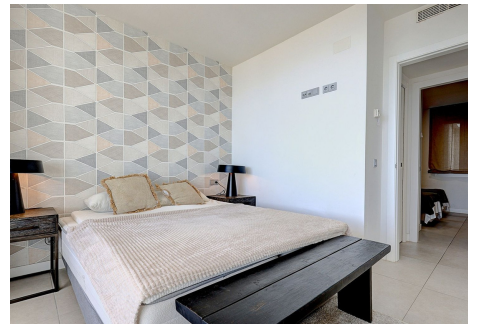

BROMLEY ESTATES

Marbella