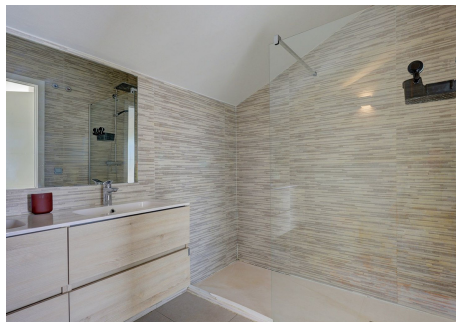

BROMLEY ESTATES

Marbella

The property includes two underground parking spaces and a storage room. Perfectly located close to Benalmádena Pueblo's restaurants, cafés, and amenities, and only a short drive from the coast. Málaga Airport is just 15 minutes away, making this an ideal holiday home, second residence, or investment opportunity with strong rental potential.

The neighbouring penthouse is also available for €680,000. Both can be purchased together at a discounted combined price.