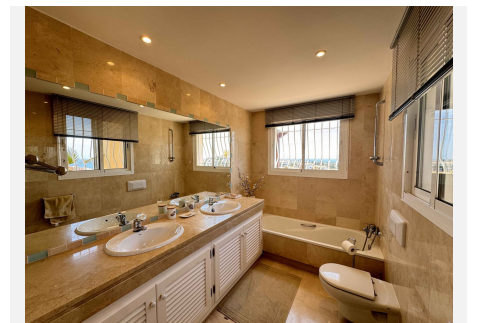

BROMLEY ESTATES

Marbella