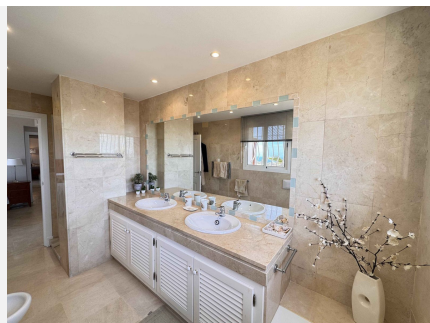

BROMLEY ESTATES

Marbella