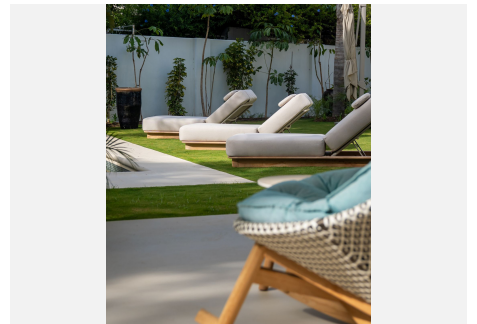

BROMLEY ESTATES

Marbella