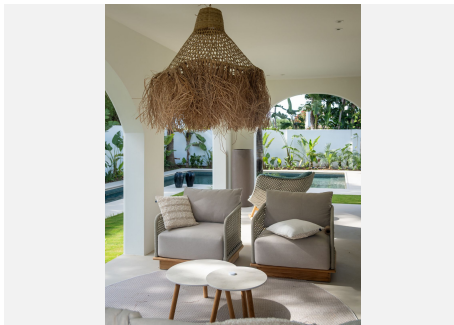

BROMLEY ESTATES

Marbella