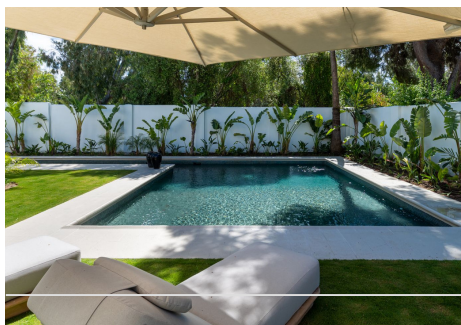

BROMLEY ESTATES

Marbella

Ideally positioned within walking distance of the beach, renowned restaurants, and a popular padel club, the property offers an exceptional lifestyle in one of Marbella's most desirable residential areas. Prestigious international schools including San José, Mayfair International Academy, and Laude International School are all nearby, while supermarkets and everyday amenities are just minutes away.

Located in a secure and established neighbourhood with 24-hour security directly in front of the villa, this turnkey residence is perfectly suited as a permanent home, luxury holiday retreat, or investment opportunity in one of the most sought-after beachside locations on the Costa del Sol.