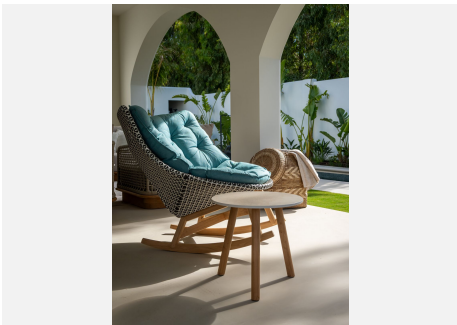

BROMLEY ESTATES

Marbella