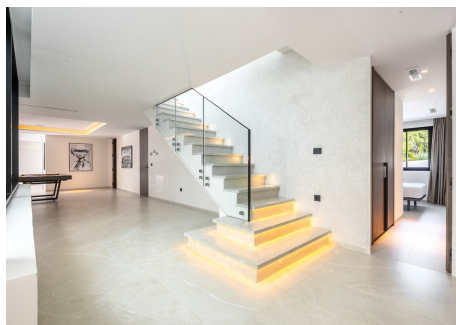

BROMLEY ESTATES

Marbella.