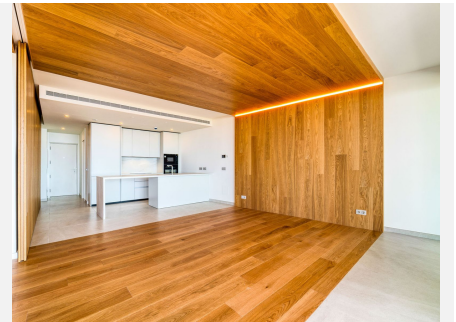

BROMLEY ESTATES

Marbella

The living and dining area features large windows opening onto a spacious terrace with spectacular panoramic and sea views. Perfect for enjoying long sunny days with family or friends in one of the best areas of the Costa del Sol.

One of the apartment's most distinctive features is the master bedroom, which includes:

Bathtub positioned in front of the window with views

En-suite bathroom with shower and WC

Direct connection to the living area through sliding doors

The property also includes 2 parking spaces within the private grounds.

The residential community offers:

Communal swimming pool

Landscaped gardens

Recreational areas

Spacious coworking area

2 saunas

An ideal property for couples or families looking to enjoy the Costa del Sol lifestyle with contemporary design, comfort and a premium location in Fuengirola. Also suitable as an investment due to its high return on investment.

Price: €725,000 (unfurnished)