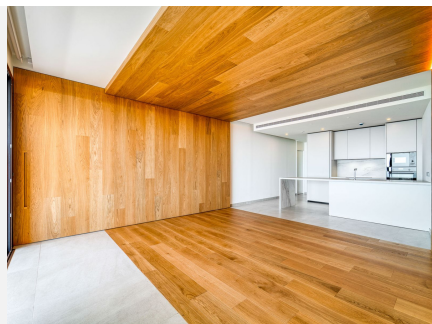

BROMLEY ESTATES

Marbella

The living and dining area features large windows opening onto a spacious terrace with spectacular panoramic and sea views. Perfect for enjoying long sunny days with family or friends in one of the best areas of the Costa del Sol.

One of the apartment's most distinctive features is the master bedroom, which includes:

Bathtub positioned in front of the window with views

En-suite bathroom with shower and WC

Direct connection to the living area through sliding doors

The property also includes 2 parking spaces within the private grounds.

The residential community offers:

Communal swimming pool

Landscaped gardens

Recreational areas

Spacious coworking area

2 saunas

An ideal property for couples or families looking to enjoy the Costa del Sol lifestyle with contemporary design, comfort and a premium location in Fuengirola. Also suitable as an investment due to its high return on investment.

Price: €725,000 (unfurnished)