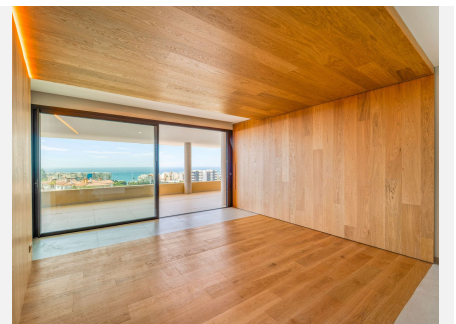

BROMLEY ESTATES

Marbella

The living and dining area features large windows opening onto a spacious terrace with spectacular panoramic and sea views. Perfect for enjoying long sunny days with family or friends in one of the best areas of the Costa del Sol.

One of the apartment's most distinctive features is the master bedroom, which includes:

Bathtub positioned in front of the window with views

En-suite bathroom with shower and WC

Direct connection to the living area through sliding doors

The property also includes 2 parking spaces within the private grounds.

The residential community offers:

Communal swimming pool

Landscaped gardens

Recreational areas

Spacious coworking area

2 saunas

An ideal property for couples or families looking to enjoy the Costa del Sol lifestyle with contemporary design, comfort and a premium location in Fuengirola. Also suitable as an investment due to its high return on investment.

Price: €725,000 (unfurnished)