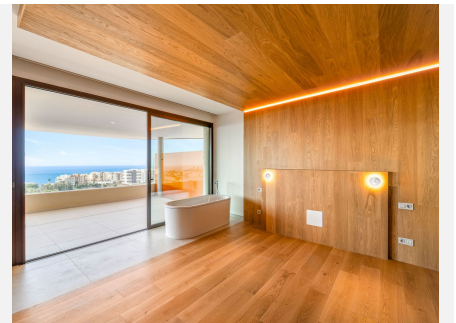

BROMLEY ESTATES

Marbella