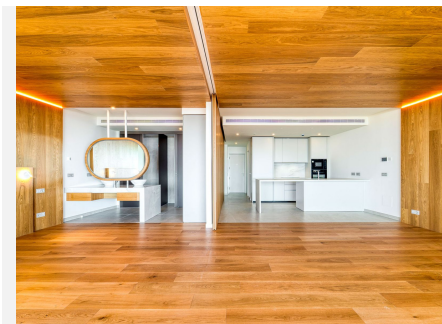

BROMLEY ESTATES

Marbella

The living and dining area features large windows opening onto a spacious terrace with spectacular panoramic and sea views. Perfect for enjoying long sunny days with family or friends in one of the best areas of the Costa del Sol.

One of the apartment's most distinctive features is the master bedroom, which includes:

Bathtub positioned in front of the window with views

En-suite bathroom with shower and WC

Direct connection to the living area through sliding doors

The property also includes 2 parking spaces within the private grounds.

The residential community offers:

Communal swimming pool

Landscaped gardens

Recreational areas

Spacious coworking area

2 saunas

An ideal property for couples or families looking to enjoy the Costa del Sol lifestyle with contemporary design, comfort and a premium location in Fuengirola. Also suitable as an investment due to its high return on investment.

Price: €725,000 (unfurnished)