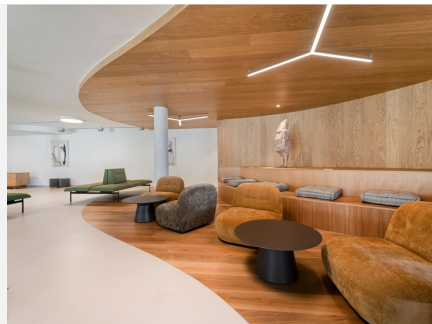

BROMLEY ESTATES

Marbella.