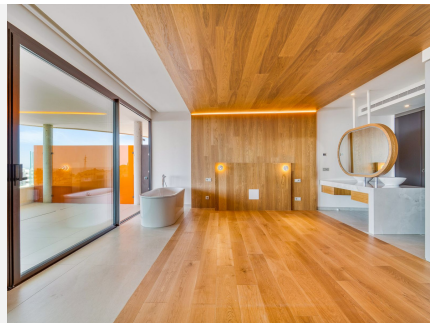

BROMLEY ESTATES

Marbella