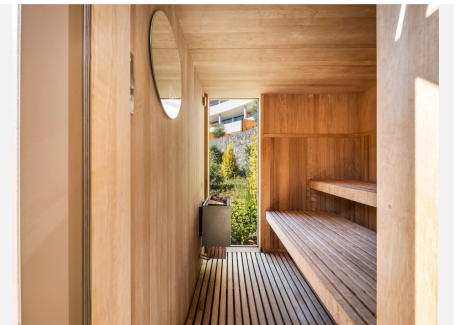

BROMLEY ESTATES

Marbella.