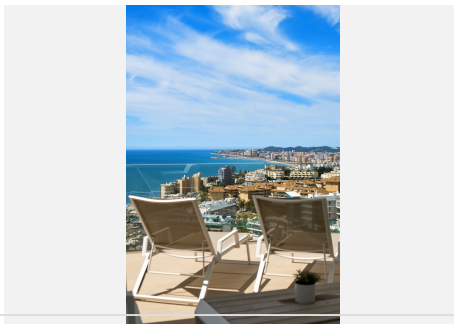

BROMLEY ESTATES

Marbella

The kitchen is by the Italian brand Zampieri and fitted with Bosch appliances, combining design and functionality. The home offers four bedrooms and three bathrooms. One of the bedrooms is currently used as a stylish walk-in closet but can easily be converted back to its original use.

The master bedroom has an en-suite bathroom and direct access to the terrace, where you wake up with the sea right in front of you.

The community offers two infinity pools, as well as a shuttle service to the beach and the 5-star resort, featuring a hotel, several restaurants, sports facilities, and an award-winning spa – all for a resort-style living experience all year round.

Two garage spaces and a storage room are included in the price.

This is a home for those seeking something truly unique – a penthouse with space, light, exclusive feel, and arguably one of the best views on the coast.

Contact SkandiaMäklarna Fuengirola for more information and viewings.