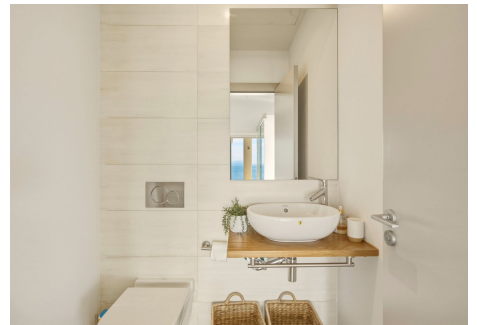

BROMLEY ESTATES

Marbella

The kitchen is by the Italian brand Zampieri and fitted with Bosch appliances, combining design and functionality. The home offers four bedrooms and three bathrooms. One of the bedrooms is currently used as a stylish walk-in closet but can easily be converted back to its original use.

The master bedroom has an en-suite bathroom and direct access to the terrace, where you wake up with the sea right in front of you.

The community offers two infinity pools, as well as a shuttle service to the beach and the 5-star resort, featuring a hotel, several restaurants, sports facilities, and an award-winning spa – all for a resort-style living experience all year round.

Two garage spaces and a storage room are included in the price.

This is a home for those seeking something truly unique – a penthouse with space, light, exclusive feel, and arguably one of the best views on the coast.

Contact SkandiaMäklarna Fuengirola for more information and viewings.