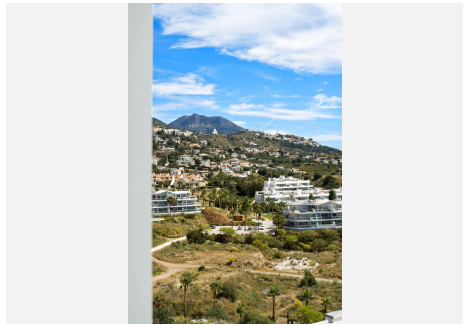

BROMLEY ESTATES

Marbella