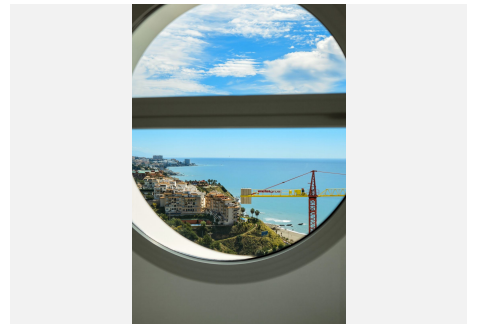

BROMLEY ESTATES

Marbella

The kitchen is by the Italian brand Zampieri and fitted with Bosch appliances, combining design and functionality. The home offers four bedrooms and three bathrooms. One of the bedrooms is currently used as a stylish walk-in closet but can easily be converted back to its original use.

The master bedroom has an en-suite bathroom and direct access to the terrace, where you wake up with the sea right in front of you.

The community offers two infinity pools, as well as a shuttle service to the beach and the 5-star resort, featuring a hotel, several restaurants, sports facilities, and an award-winning spa – all for a resort-style living experience all year round.

Two garage spaces and a storage room are included in the price.

This is a home for those seeking something truly unique – a penthouse with space, light, exclusive feel, and arguably one of the best views on the coast.

Contact SkandiaMäklarna Fuengirola for more information and viewings.