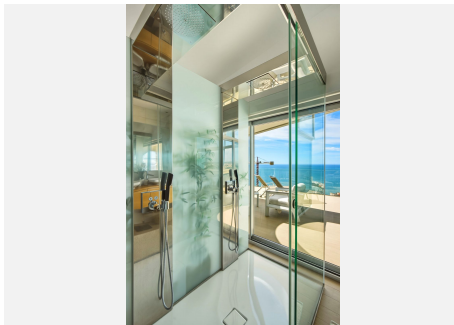

BROMLEY ESTATES

Marbella

The kitchen is by the Italian brand Zampieri and fitted with Bosch appliances, combining design and functionality. The home offers four bedrooms and three bathrooms. One of the bedrooms is currently used as a stylish walk-in closet but can easily be converted back to its original use.

The master bedroom has an en-suite bathroom and direct access to the terrace, where you wake up with the sea right in front of you.

The community offers two infinity pools, as well as a shuttle service to the beach and the 5-star resort, featuring a hotel, several restaurants, sports facilities, and an award-winning spa – all for a resort-style living experience all year round.

Two garage spaces and a storage room are included in the price.

This is a home for those seeking something truly unique – a penthouse with space, light, exclusive feel, and arguably one of the best views on the coast.

Contact SkandiaMäklarna Fuengirola for more information and viewings.