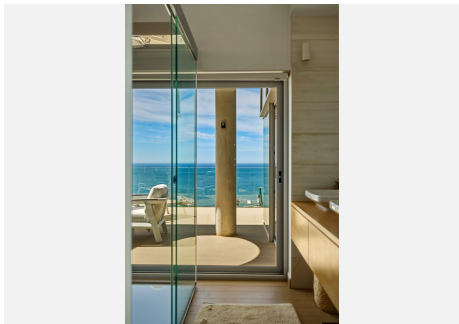

BROMLEY ESTATES

Marbella

The kitchen is by the Italian brand Zampieri and fitted with Bosch appliances, combining design and functionality. The home offers four bedrooms and three bathrooms. One of the bedrooms is currently used as a stylish walk-in closet but can easily be converted back to its original use.

The master bedroom has an en-suite bathroom and direct access to the terrace, where you wake up with the sea right in front of you.

The community offers two infinity pools, as well as a shuttle service to the beach and the 5-star resort, featuring a hotel, several restaurants, sports facilities, and an award-winning spa – all for a resort-style living experience all year round.

Two garage spaces and a storage room are included in the price.

This is a home for those seeking something truly unique – a penthouse with space, light, exclusive feel, and arguably one of the best views on the coast.

Contact SkandiaMäklarna Fuengirola for more information and viewings.