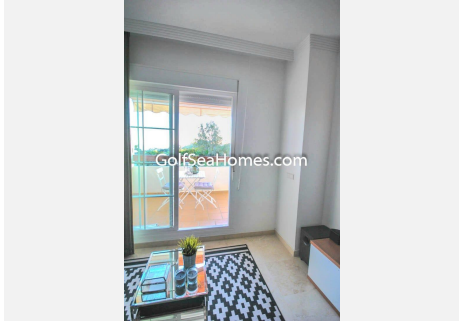

BROMLEY ESTATES

Marbella