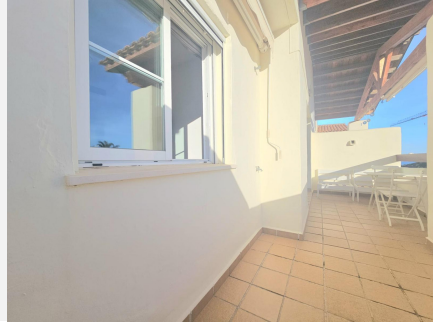

BROMLEY ESTATES

Marbella