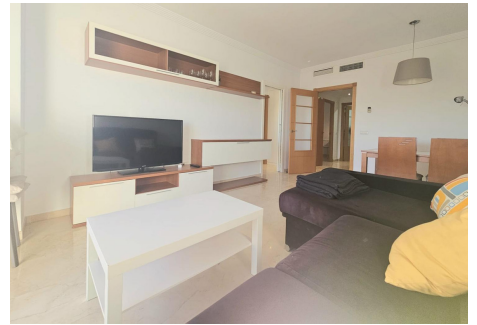

BROMLEY ESTATES

Marbella