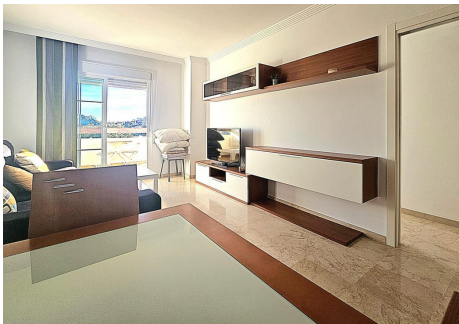

BROMLEY ESTATES

Marbella