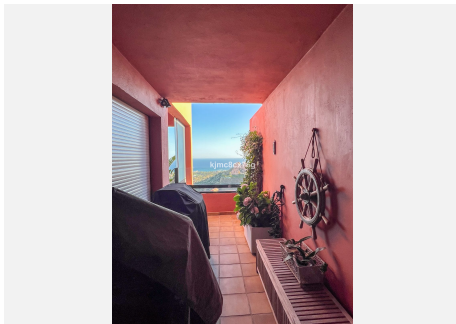

BROMLEY ESTATES

Marbella