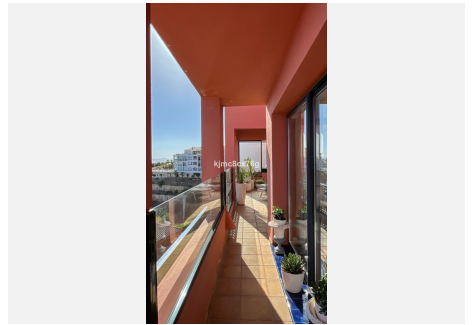

BROMLEY ESTATES

Marbella