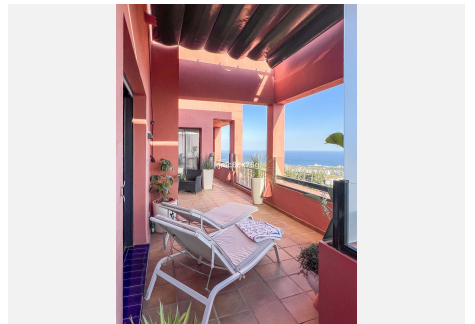

BROMLEY ESTATES

Marbella