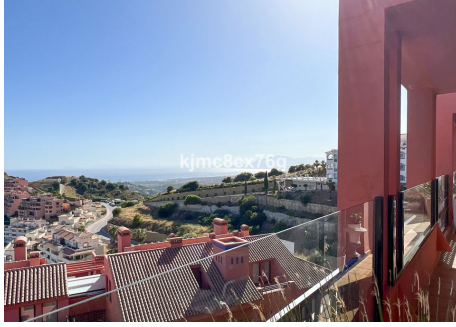

BROMLEY ESTATES

Marbella