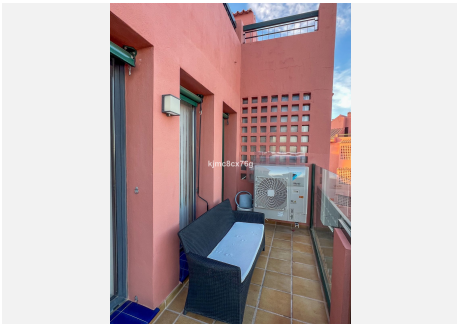

BROMLEY ESTATES

Marbella