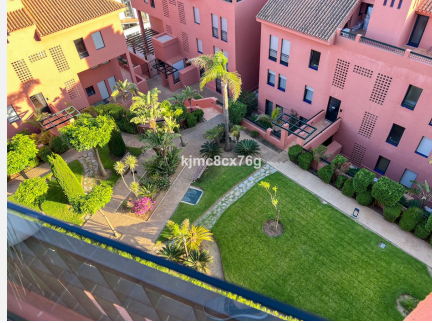

BROMLEY ESTATES

Marbella