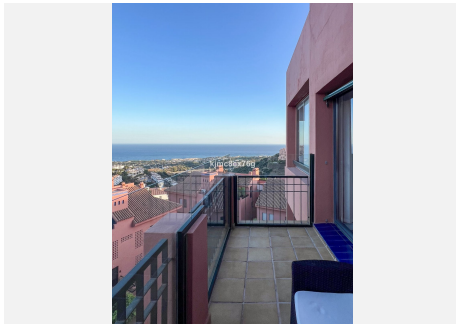

BROMLEY ESTATES

Marbella