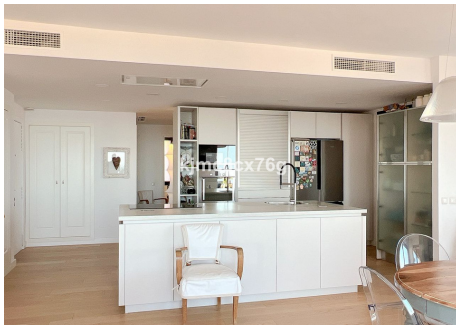

BROMLEY ESTATES

Marbella

There are also numerous built-in cupboards throughout the flat, as well as a section of the terrace that provides additional storage space. This is complemented by a separate storage room. There is also an outdoor sauna for those moments of warmth we seek during the winter months. Finally, the property comes with a covered parking space.

The gated community features security cameras, two swimming pools, a gym and beautiful, well-maintained gardens.

Come and view this beautiful, high-quality flat with unbeatable views in the best part of Calahonda today.