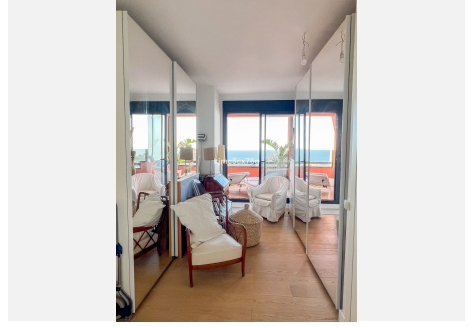

BROMLEY ESTATES

Marbella