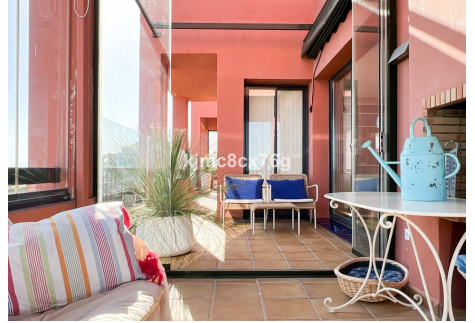

BROMLEY ESTATES

Marbella