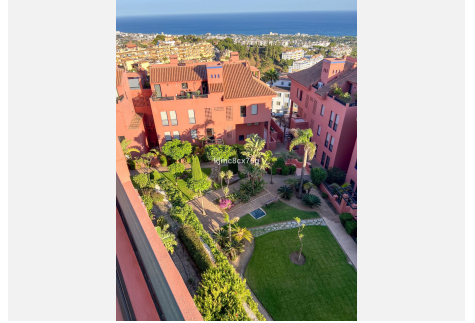

BROMLEY ESTATES

Marbella