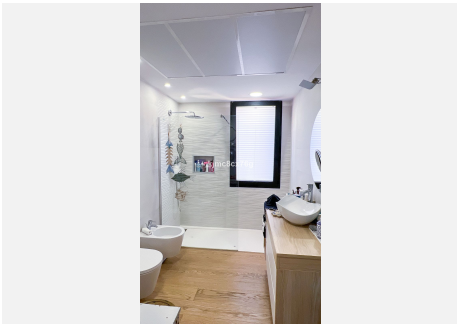

BROMLEY ESTATES

Marbella