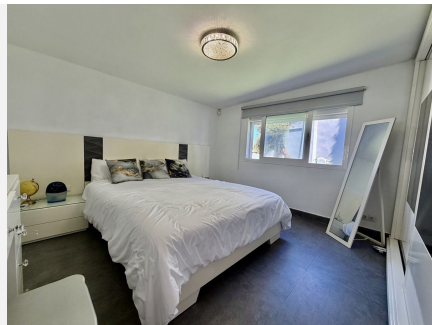

BROMLEY ESTATES

Marbella