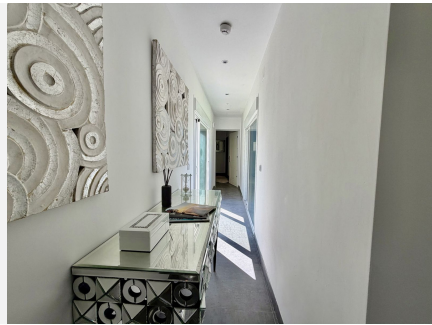

BROMLEY ESTATES

Marbella