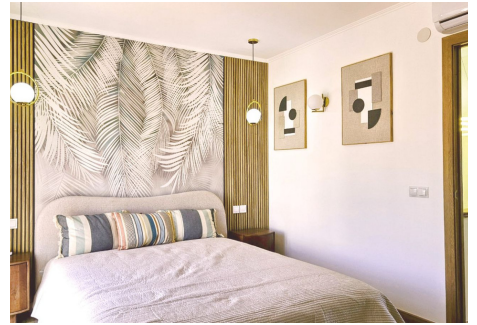

BROMLEY ESTATES

Marbella