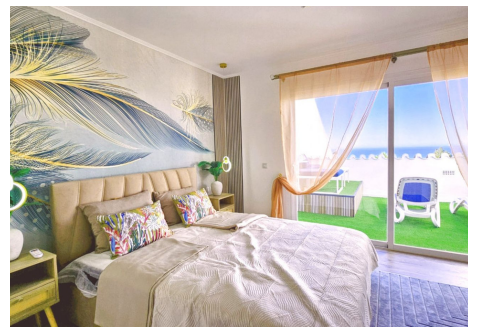

BROMLEY ESTATES

Marbella