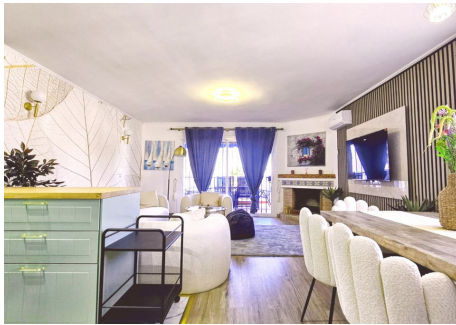

BROMLEY ESTATES

Marbella.

The upper floor houses another welcoming guest bedroom with its own private balcony overlooking the communal pool and green areas, as well as the impressive master bedroom, also equipped with direct access to another large terrace where you can admire the splendid panoramic views of the Atlantic Ocean.

Located close to all necessary amenities such as supermarkets, restaurants, and nearby golf courses.

It is a quiet residential complex with a communal pool and green areas.

We are available to arrange a viewing without obligation.

In compliance with Decree 218/2005 of the Andalusian Regional Government, dated October 11, please note that the indicated price does not include expenses inherent to the purchase of real estate according to current legislation (Property Transfer Tax or VAT, notary fees, land registry fees, and administrative fees). The information provided is for informational purposes only and has no contractual value. The offer is subject to errors, price changes, omissions, availability, and/or withdrawal from the market without prior notice.