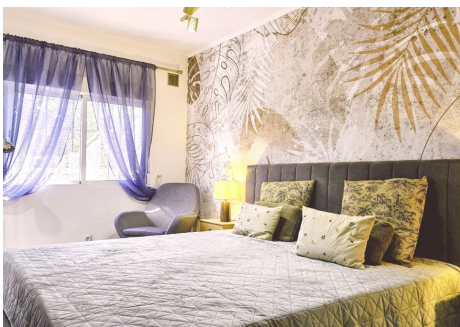

BROMLEY ESTATES

Marbella.

The upper floor houses another welcoming guest bedroom with its own private balcony overlooking the communal pool and green areas, as well as the impressive master bedroom, also equipped with direct access to another large terrace where you can admire the splendid panoramic views of the Atlantic Ocean.

Located close to all necessary amenities such as supermarkets, restaurants, and nearby golf courses.

It is a quiet residential complex with a communal pool and green areas.

We are available to arrange a viewing without obligation.

In compliance with Decree 218/2005 of the Andalusian Regional Government, dated October 11, please note that the indicated price does not include expenses inherent to the purchase of real estate according to current legislation (Property Transfer Tax or VAT, notary fees, land registry fees, and administrative fees). The information provided is for informational purposes only and has no contractual value. The offer is subject to errors, price changes, omissions, availability, and/or withdrawal from the market without prior notice.