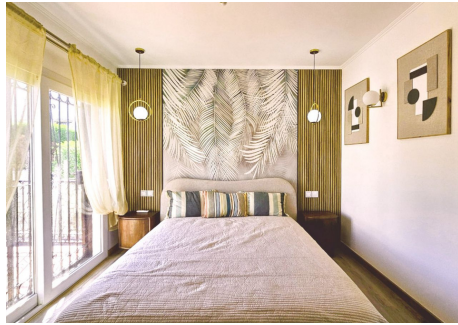

BROMLEY ESTATES

Marbella