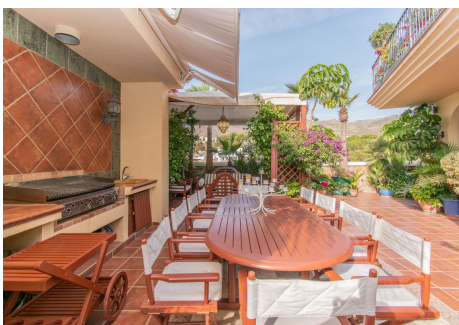

BROMLEY ESTATES

Marbella