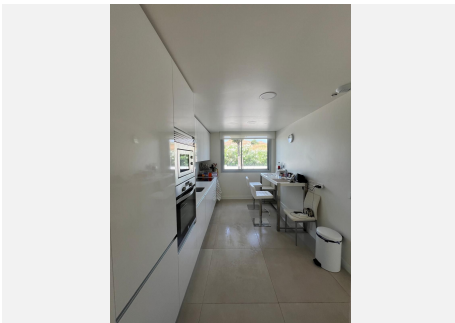

BROMLEY ESTATES

Marbella