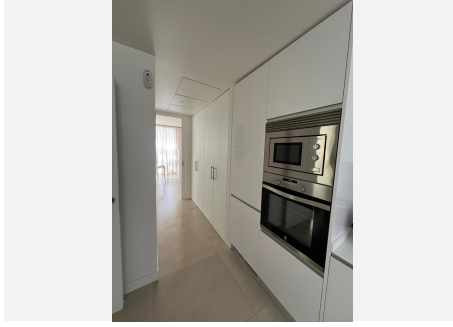

BROMLEY ESTATES

Marbella