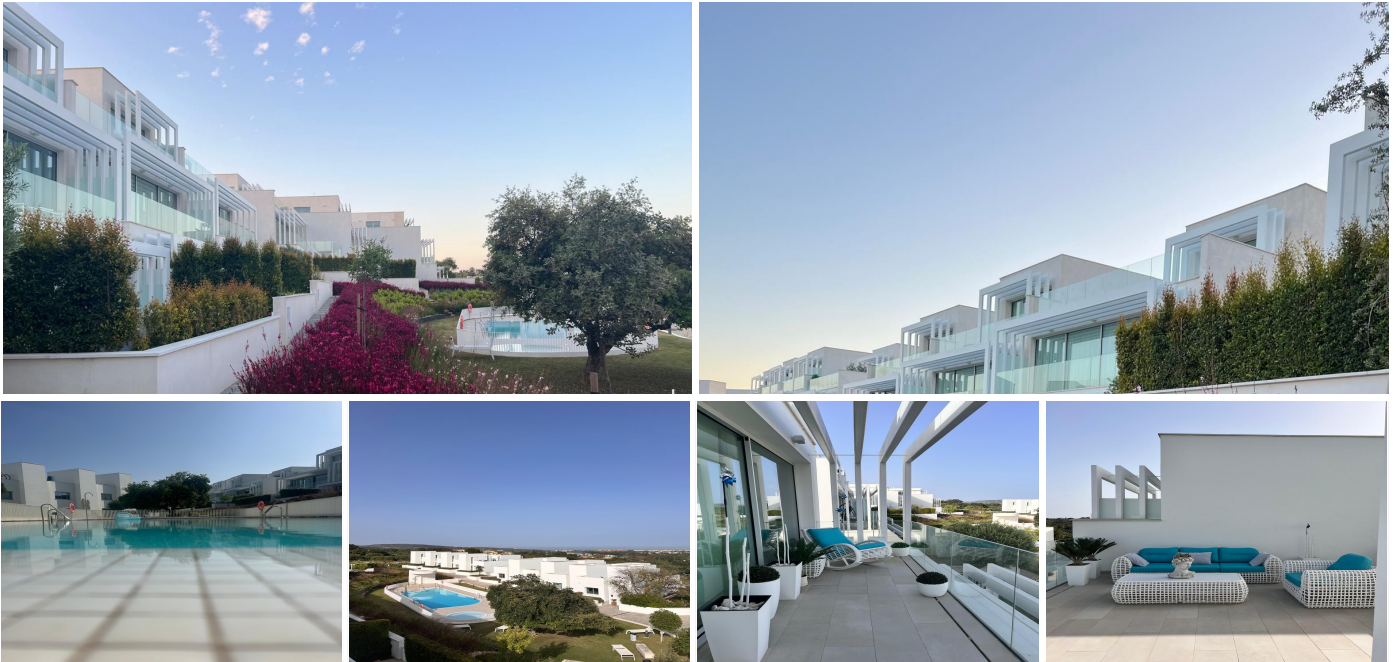

## TOWNHOUSE 3 BEDROOMS 4 BATHROOMS IN SOTOGRANDE

📍 Sotogrande

REF# R5417215 €845,000

BEDS	BATHS	BUILT	PLOT	TERRACE
3	4	218 m <sup>2</sup>	50 m <sup>2</sup>	95 m <sup>2</sup>

Exceptional townhouse in Sotogrande — the largest unit in this exclusive gated complex designed by renowned Spanish architect Rafael de La-Hoz. Total 313 m<sup>2</sup> (218 m<sup>2</sup> interior + 95 m<sup>2</sup> terraces), 3 bedrooms, 4 bathrooms, south-facing with panoramic views.

Three beautifully conceived levels: the lower floor hosts the master suite with walk-in wardrobe and en-suite bathroom, plus two additional bedrooms each with direct access to the private garden. The bright main level features a fully equipped open-plan kitchen with pantry, spacious living and dining area with terrace access, guest bathroom, and a private two-car garage with direct entry into the home. The crown of the property — a stunning private rooftop terrace with jacuzzi, sun loungers, and sweeping panoramic views of the Sotogrande landscape.

The complex offers resort-level amenities: communal pools for adults and children, fully equipped gym, tennis and padel courts, jogging path, and 24-hour reception. Individually secured villas, bespoke