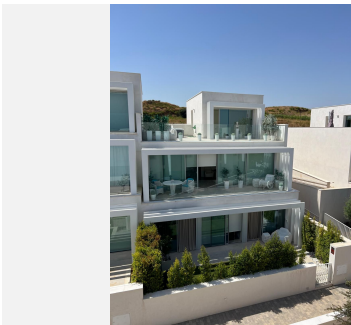

BROMLEY ESTATES

Marbella