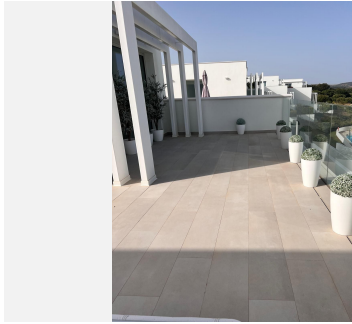

BROMLEY ESTATES

Marbella

?landscaping, ?and ?gated ?entrance throughout.

Minutes ?from world-class golf ?including the ?legendary ?Valderrama, ?Sotogrande ?Marina, international schools, and just 20 ?minutes ?from Gibraltar ?International ?Airport. ?IBI: ?€758/year. ?Community ?fees: ?€450/month.