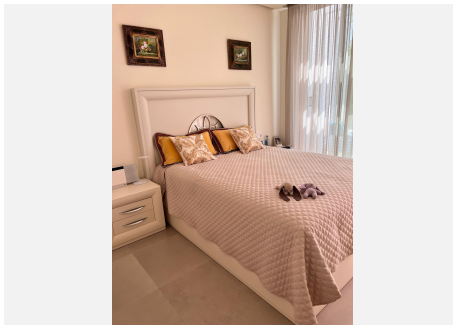

BROMLEY ESTATES

Marbella