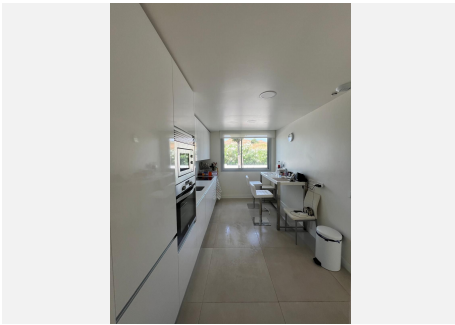

BROMLEY ESTATES

Marbella