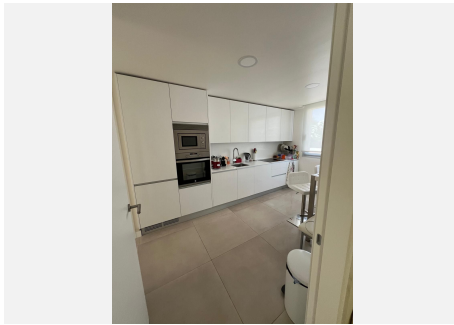

BROMLEY ESTATES

Marbella