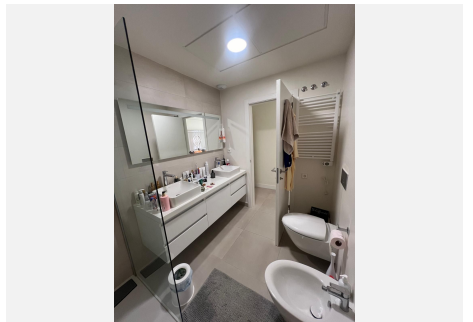

BROMLEY ESTATES

Marbella