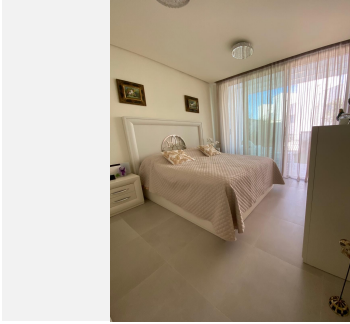

BROMLEY ESTATES

Marbella