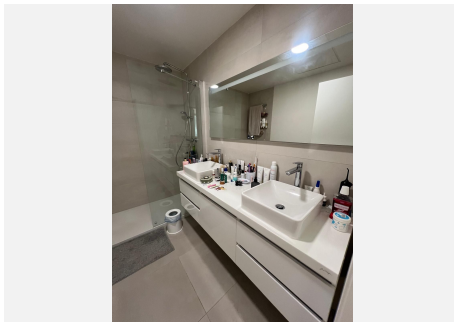

BROMLEY ESTATES

Marbella