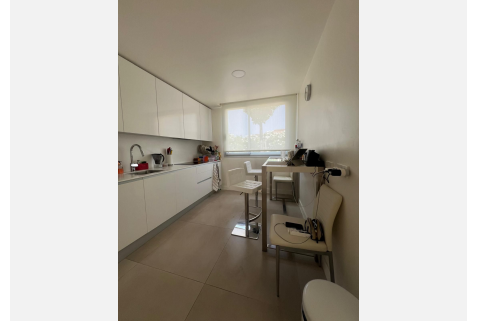

BROMLEY ESTATES

Marbella