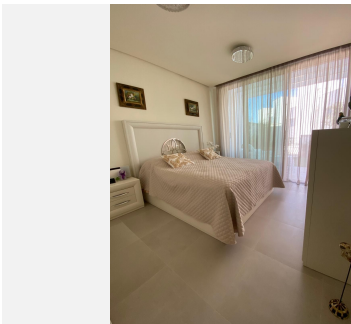

BROMLEY ESTATES

Marbella