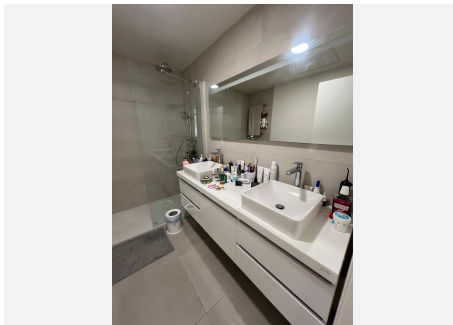

BROMLEY ESTATES

Marbella