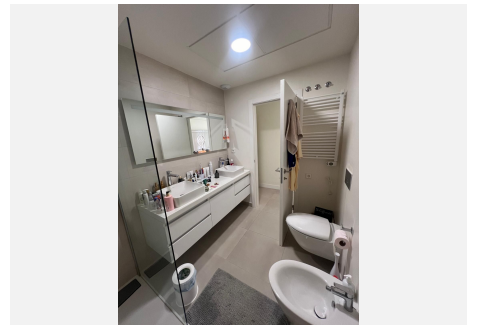

BROMLEY ESTATES

Marbella