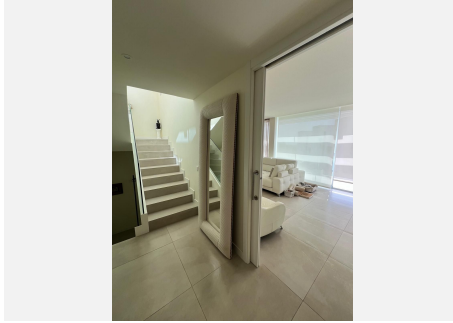

BROMLEY ESTATES

Marbella