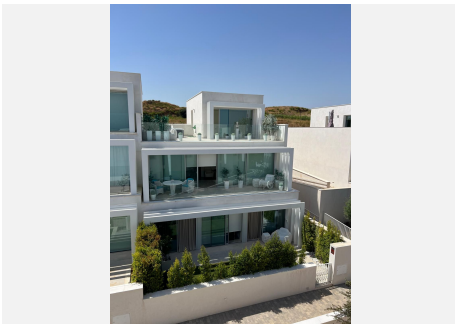

BROMLEY ESTATES

Marbella