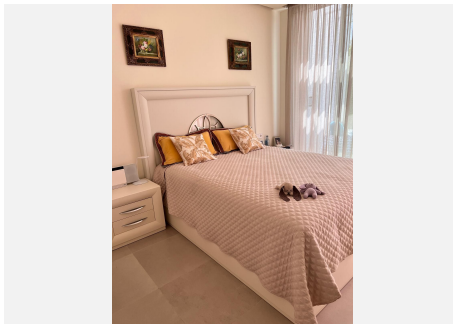

BROMLEY ESTATES

Marbella