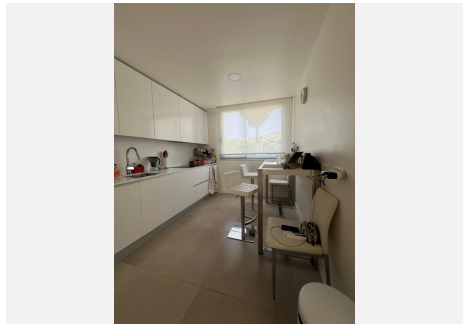

BROMLEY ESTATES

Marbella