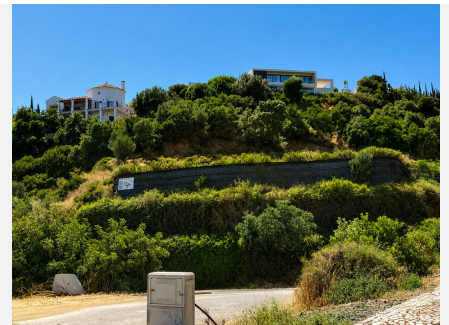

BROMLEY ESTATES

Marbella