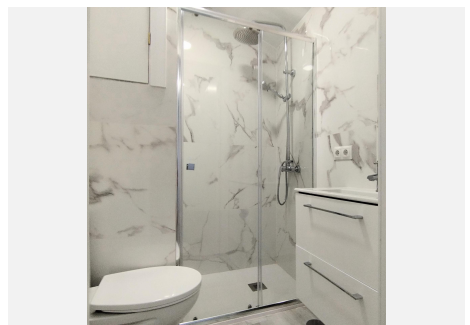

BROMLEY ESTATES

Marbella